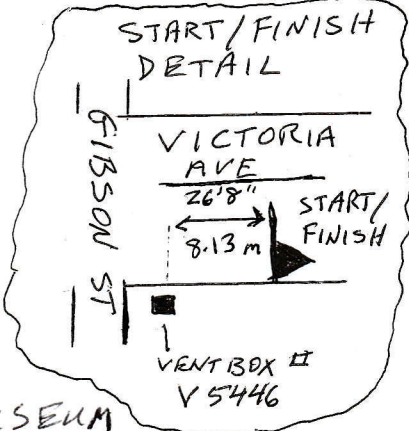

### Citrus Heritage 5 Km Split Locations

- Start/Finish: on Victoria Ave, east of Gibson St, 26'8" (8.89 yds / 8.13m) east of vent box #V5446
- 1 Mile: on Dufferin Ave, outbound, 1 yard east of #9239 sign
- Turn-around: entrance to parking lot for California Citrus State Historic Museum, at the west edge of the easternmost stop line at the first crosswalk
- 2 Mile: on Dufferin Ave, inbound, 1.5 yards east of wood fence corner by front of pavilion
- 3 Mile: on Victoria Ave, at 2<sup>nd</sup> palm tree, 4.1 yards east of mailbox #9218