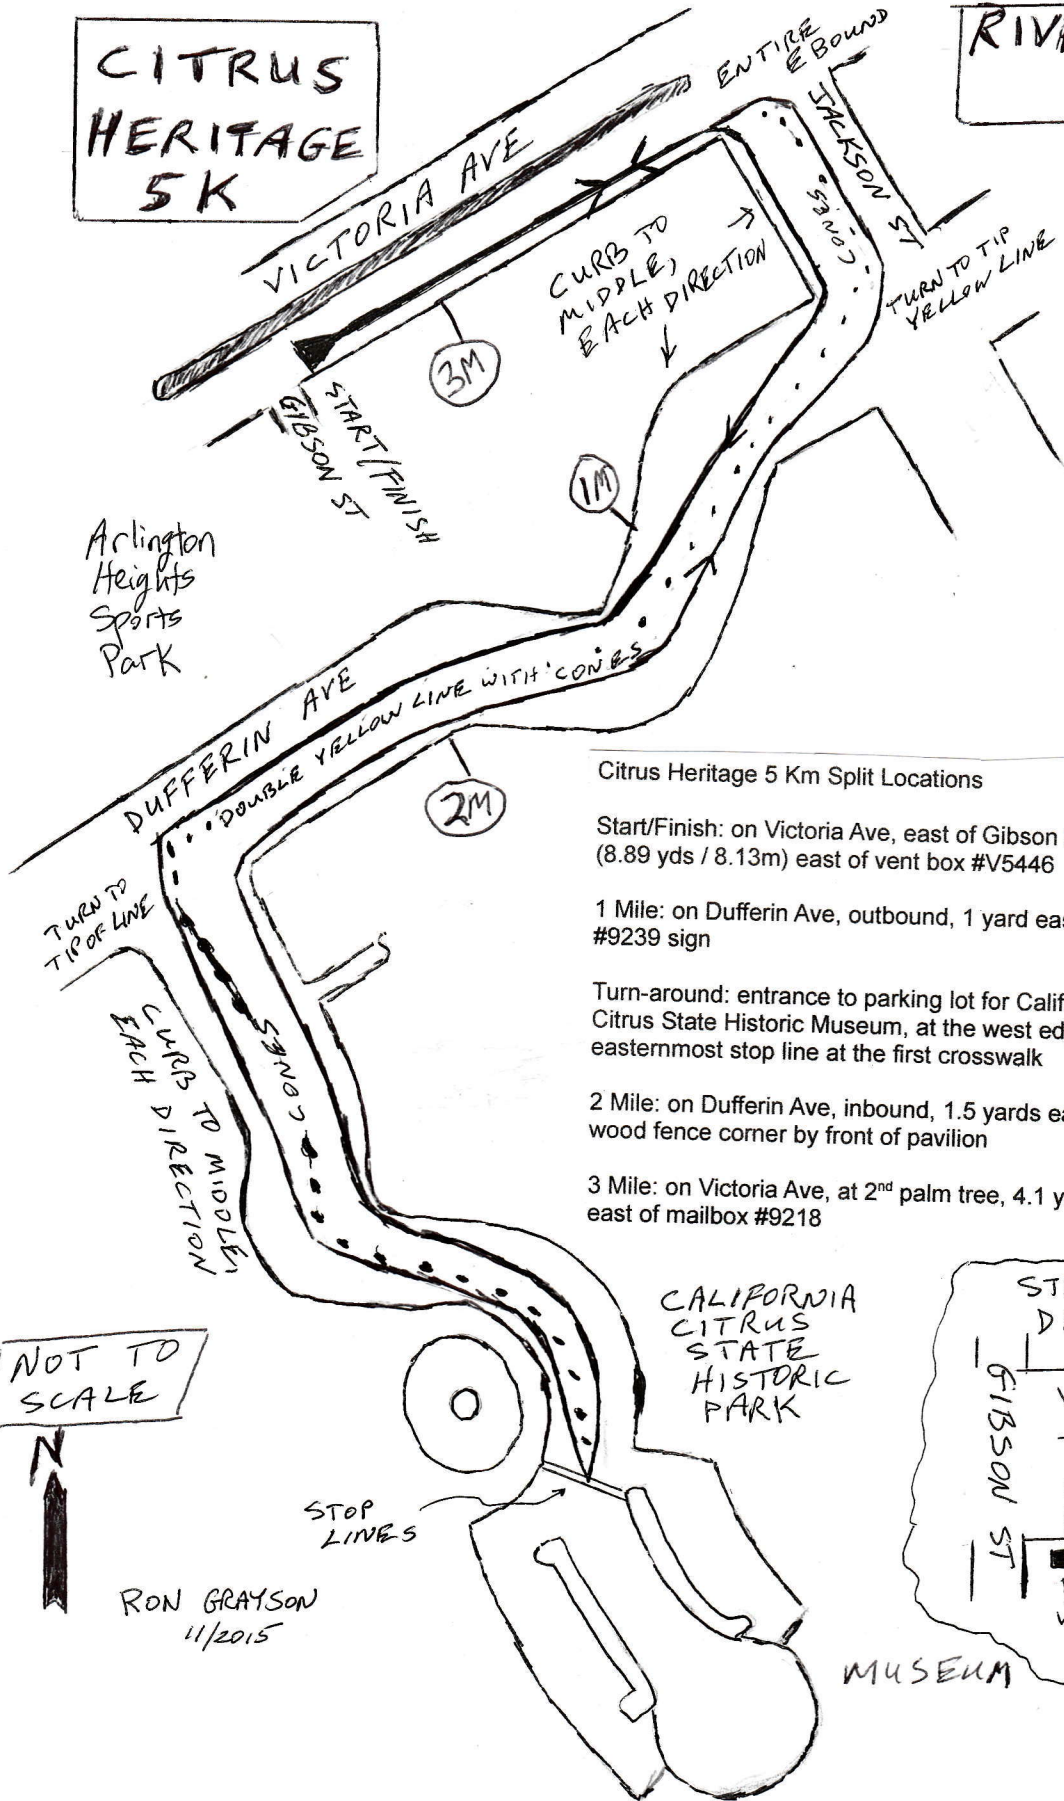

# CITRUS HERITAGE 5K

RIVERSIDE, CA

### Citrus Heritage 5 Km Split Locations

- Start/Finish: on Victoria Ave, east of Gibson St, 26'8" (8.89 yds / 8.13m) east of vent box #V5446
- 1 Mile: on Dufferin Ave, outbound, 1 yard east of #9239 sign
- Turn-around: entrance to parking lot for California Citrus State Historic Museum, at the west edge of the easternmost stop line at the first crosswalk
- 2 Mile: on Dufferin Ave, inbound, 1.5 yards east of wood fence corner by front of pavilion
- 3 Mile: on Victoria Ave, at 2<sup>nd</sup> palm tree, 4.1 yards east of mailbox #9218

NOT TO SCALE

RON GRAYSON  
11/2015

MUSEUM